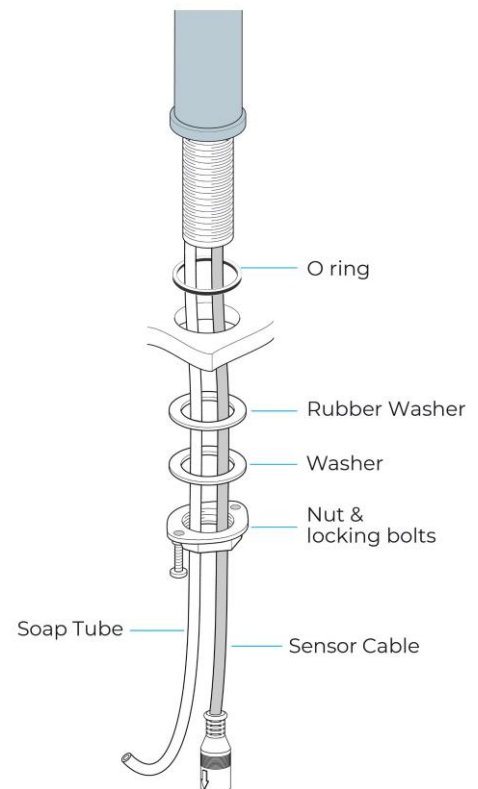

BATHSELECT COMMERCIAL AUTOMATIC SOAP DISPENSER IN CHROME SPECS

Specs:

- Product Type: Commercial
- Main Construction Material: Brass
- Mount Type: Deck
- Handle Type: Infra-Red
- Power supply: AC: 220V / DC: 1.5V 4pcs
- Batteries Required: 4 AA Batteries (not supplied)
- Number of Tap Holes: 1
- Valve/Cartridge Type: Solenoid Valve
- Plumbing System Requirements: Suitable for all plumbing systems
- Sensing Range: 0 - 30cm
- Activation Time: 0.5 - 1s
- Viscosity of Liquid Soap: 100-3500cp (mpA .s)
- Soap volume: ≤2mL/ times (four gears)