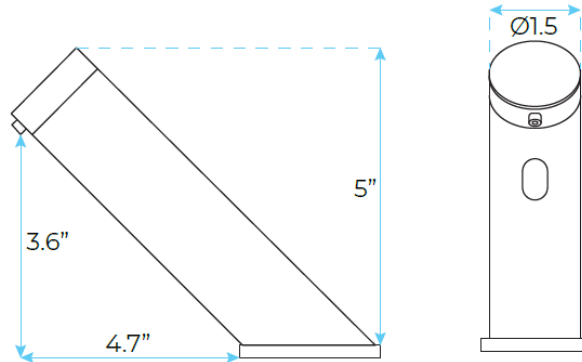

BATHSELECT COMMERCIAL AUTOMATIC SOAP DISPENSER IN CHROME SPECS

Specs:

- Product Type: Commercial
- Main Construction Material: Brass
- Mount Type: Deck
- Handle Type: Infra-Red
- Power supply: AC: 220V / DC: 1.5V 4pcs
- Batteries Required: 4 AA Batteries (not supplied)
- Number of Tap Holes: 1
- Valve/Cartridge Type: Solenoid Valve
- Plumbing System Requirements: Suitable for all plumbing systems
- Sensing Range: 0 - 30cm
- Activation Time: 0.5 - 1s
- Viscosity of Liquid Soap: 100-3500cp (mpA .s)
- Soap volume: ≤2mL/ times (four gears)